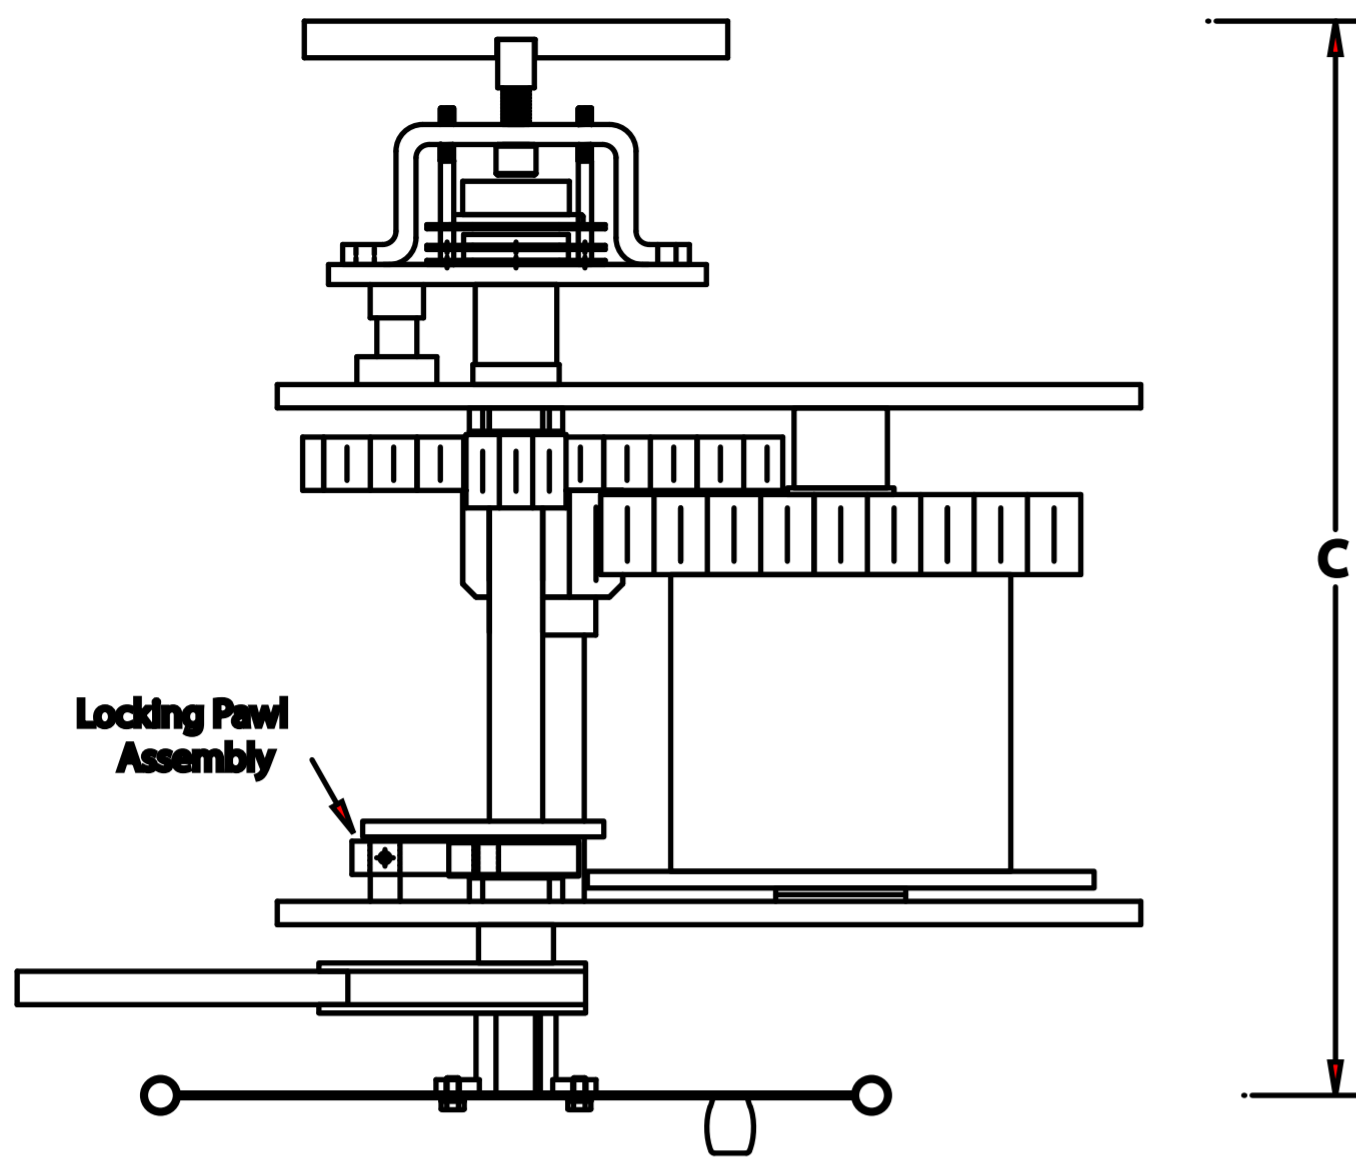

NABRICO

DF-156 MANUAL WINCH

Right Hand Winch Shown
Left Hand Winch Opposite

Handwheel not shown for clarity

DF-156 Winch	Part Number	Length "A"	Width "B"	Overall Width "C"	Height "D"	Overall Height "E"	Drum Dia. "F"	Drum Width "G"	Flange Dia. "H"	Weight
20 Ton	CALL	30"	15 1/2"	36 1/2"	24"	35 1/2"	10 3/4"	7"	16"	850 lbs
40 Ton	CALL	36"	20 1/8"	42"	27 1/4"	39"	12 3/4"	11 1/4"	19"	1250 lbs
60 Ton	CALL	49 1/8"	23 1/4"	45"	35"	45 1/2"	14"	10 5/8"	24"	2100 lbs