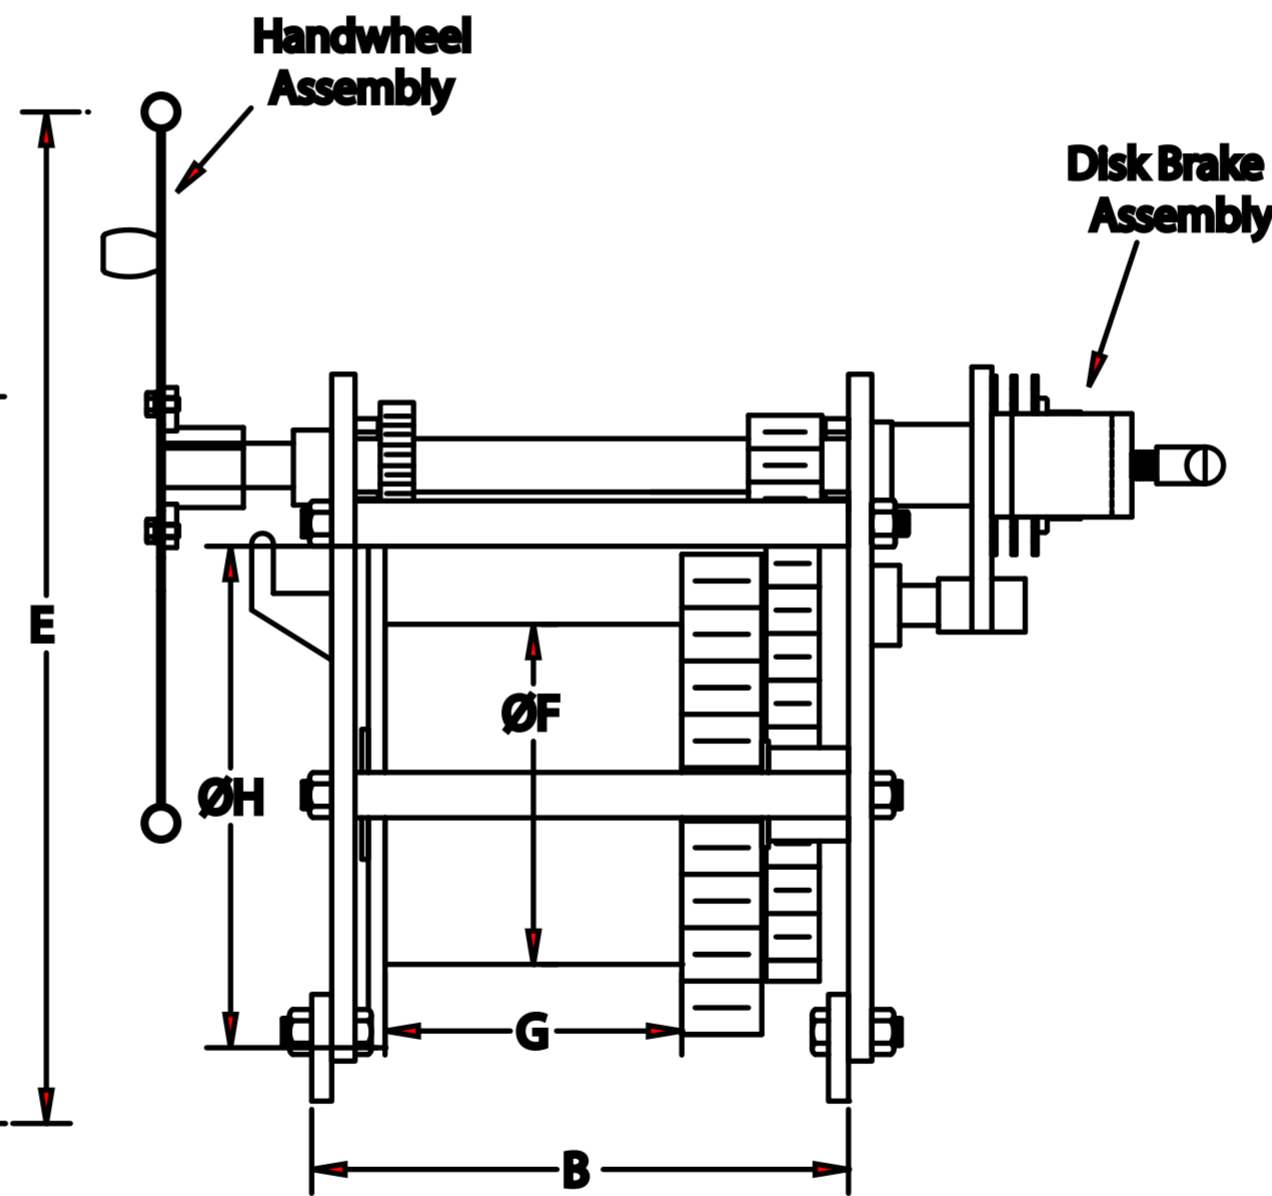

NABRICO

DF-156 MANUAL WINCH

Right Hand Winch Shown
Left Hand Winch Opposite

Handwheel not shown for clarity

DF-156 Winch	Part Number	Length "A"	Width "B"	Overall Width "C"	Height "D"	Overall Height "E"	Drum Dia. "F"	Drum Width "G"	Flange Dia. "H"	Weight
20 Ton	CALL	30"	15 1/2"	36 1/2"	24"	35 1/2"	10 3/4"	7"	16"	850 lbs
40 Ton	CALL	36"	20 1/8"	42"	27 1/4"	39"	12 3/4"	11 1/4"	19"	1250 lbs
60 Ton	CALL	49 1/8"	23 1/4"	45"	35"	45 1/2"	14"	10 5/8"	24"	2100 lbs