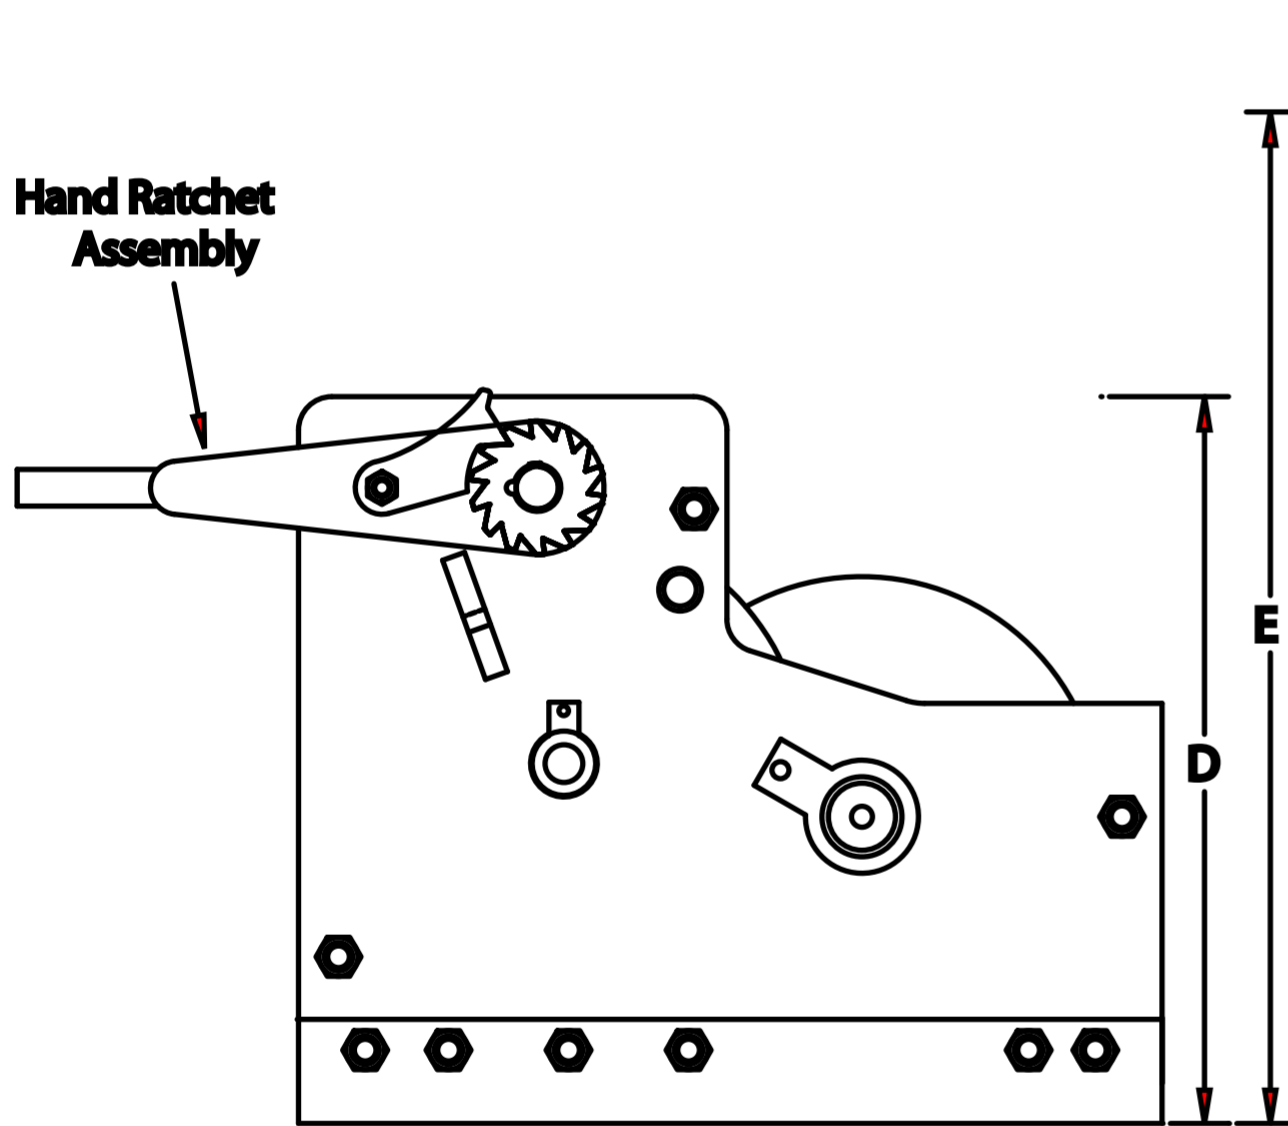

NABRICO

DF-156 MANUAL WINCH

Right Hand Winch Shown
Left Hand Winch Opposite

Handwheel not shown for clarity

DF-156 Winch	Part Number	Length "A"	Width "B"	Overall Width "C"	Height "D"	Overall Height "E"	Drum Dia. "F"	Drum Width "G"	Flange Dia. "H"	Weight
20 Ton	CALL	30"	15 1/2"	36 1/2"	24"	35 1/2"	10 3/4"	7"	16"	850 lbs
40 Ton	CALL	36"	20 1/8"	42"	27 1/4"	39"	12 3/4"	11 1/4"	19"	1250 lbs
60 Ton	CALL	49 1/8"	23 1/4"	45"	35"	45 1/2"	14"	10 5/8"	24"	2100 lbs