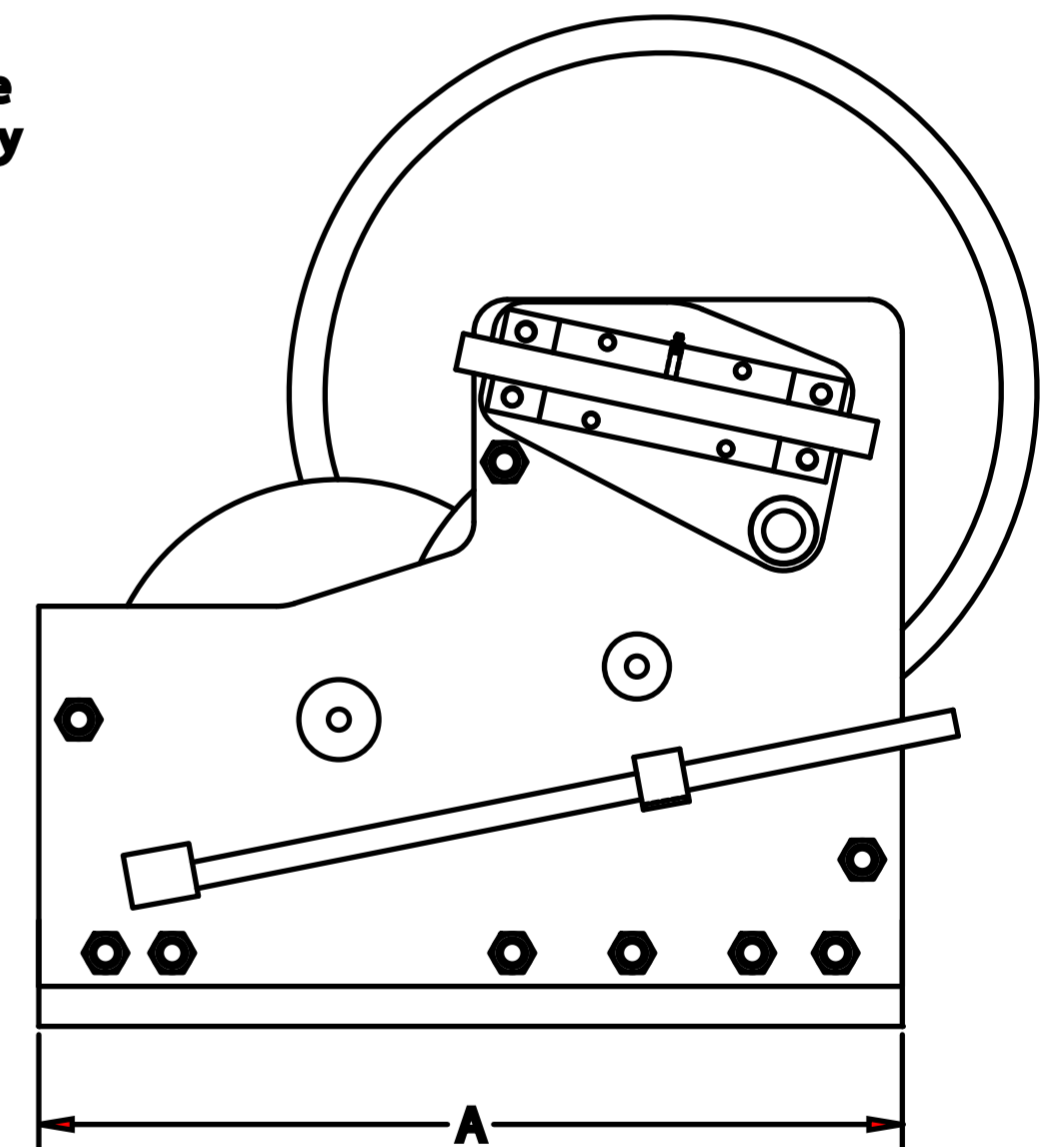

NABRICO

DF-156 MANUAL WINCH

Right Hand Winch Shown
Left Hand Winch Opposite

Handwheel not shown for clarity

DF-156 Winch	Part Number	Length "A"	Width "B"	Overall Width "C"	Height "D"	Overall Height "E"	Drum Dia. "F"	Drum Width "G"	Flange Dia. "H"	Weight
20 Ton	CALL	30"	15 1/2"	36 1/2"	24"	35 1/2"	10 3/4"	7"	16"	850 lbs
40 Ton	CALL	36"	20 1/8"	42"	27 1/4"	39"	12 3/4"	11 1/4"	19"	1250 lbs
60 Ton	CALL	49 1/8"	23 1/4"	45"	35"	45 1/2"	14"	10 5/8"	24"	2100 lbs